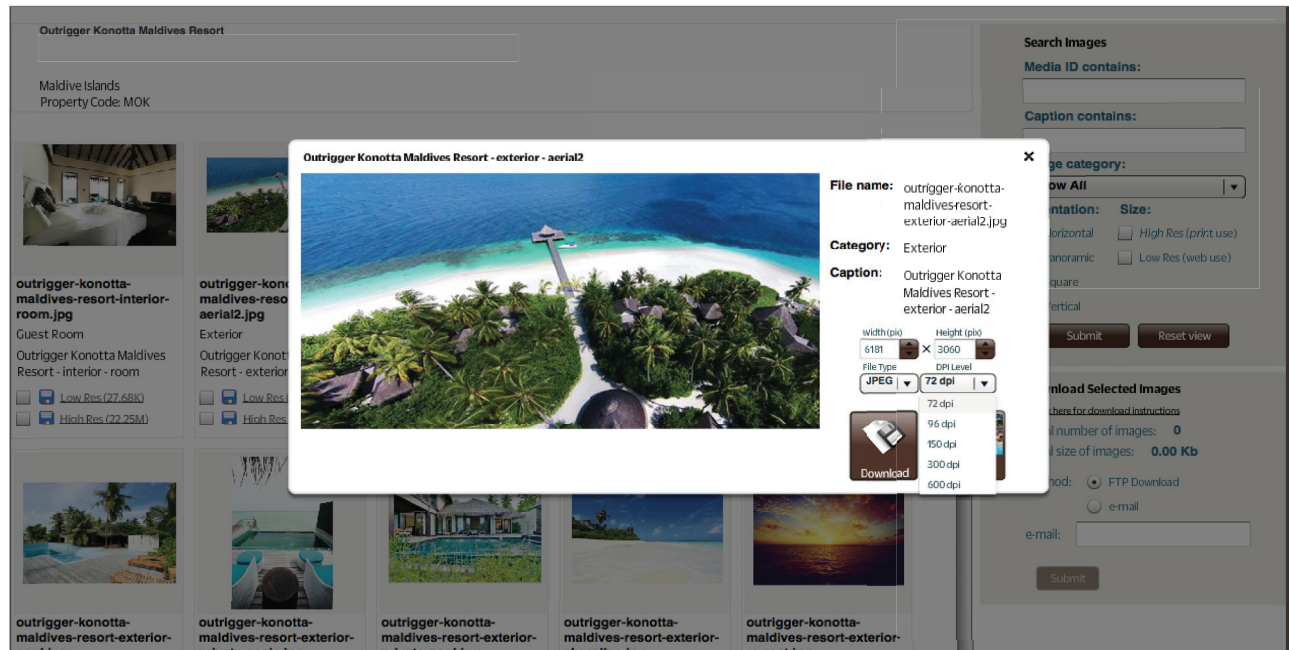

FROM THIS SCREEN, YOU CAN

1. Download all media
2. Download individual low resolution or original resolution sized images
3. Scroll through the pages of images
4. Search for images by Media ID or caption
5. Filter the list of images based on VScale Category, Orientation of the image or Size of the image
6. Set the method for Download – FTP or email

There are additional cropping tools that can be used when you click on a specific image whereby you can:

- Set the width / height of the image
- Set the file type – JPG, TIF, BMP, PNG, GIF, PSD or PDF
- Set the Dots-per-Inch (DPI) level – 72, 96, 150, 300 or 600 dpi

SUPPORT

For additional support, the Leonardo Support Desk is always available to answer any questions that may arise. Questions may be directed to Support@Leonardo.com